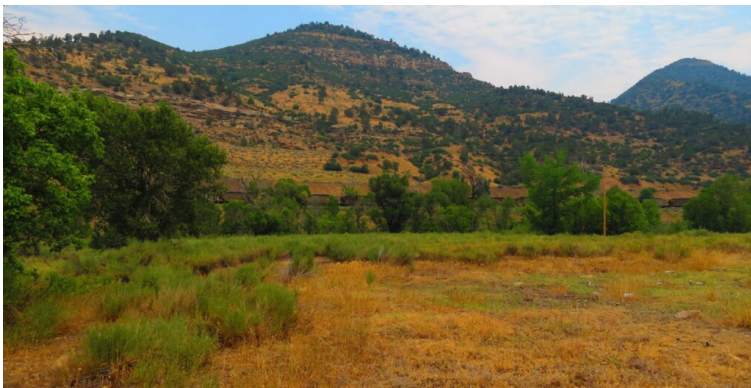

Somerset River Parcel – 10 Acres

Ideal for fishing, recreation, camping, boating, and hiking

- Recreation parcel with big native cottonwood trees and excellent trout fishing in the North Fork River
- Approximately 1,000 linear feet of river frontage
- Located on the south side of the river east of Somerset
- Scenic river corridor and natural surroundings
- Good access across the bridge from town
- Rare opportunity to own a private stretch of river frontage in this historic mining community
- 10 miles to Paonia, 37 miles to Crested Butte and 50 miles to Carbondale