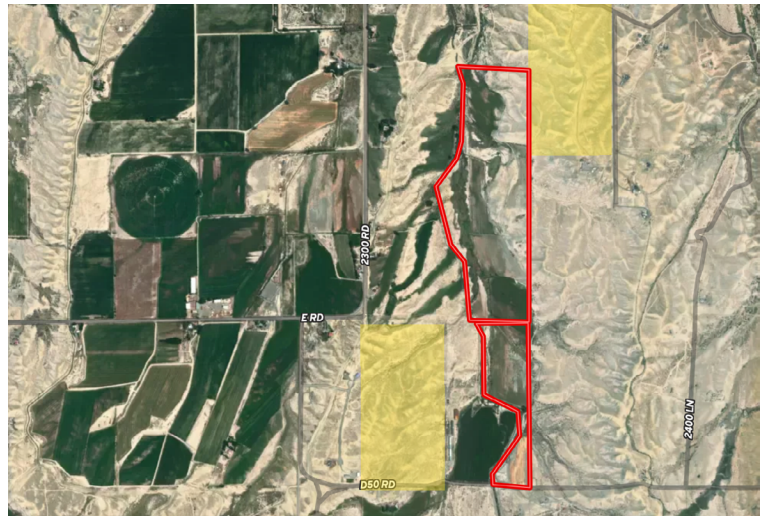

145 Acre Farm North of Delta

Call Burton: 970-596-4744 | www.shaffer.land | $720,000 | MLS # 811690