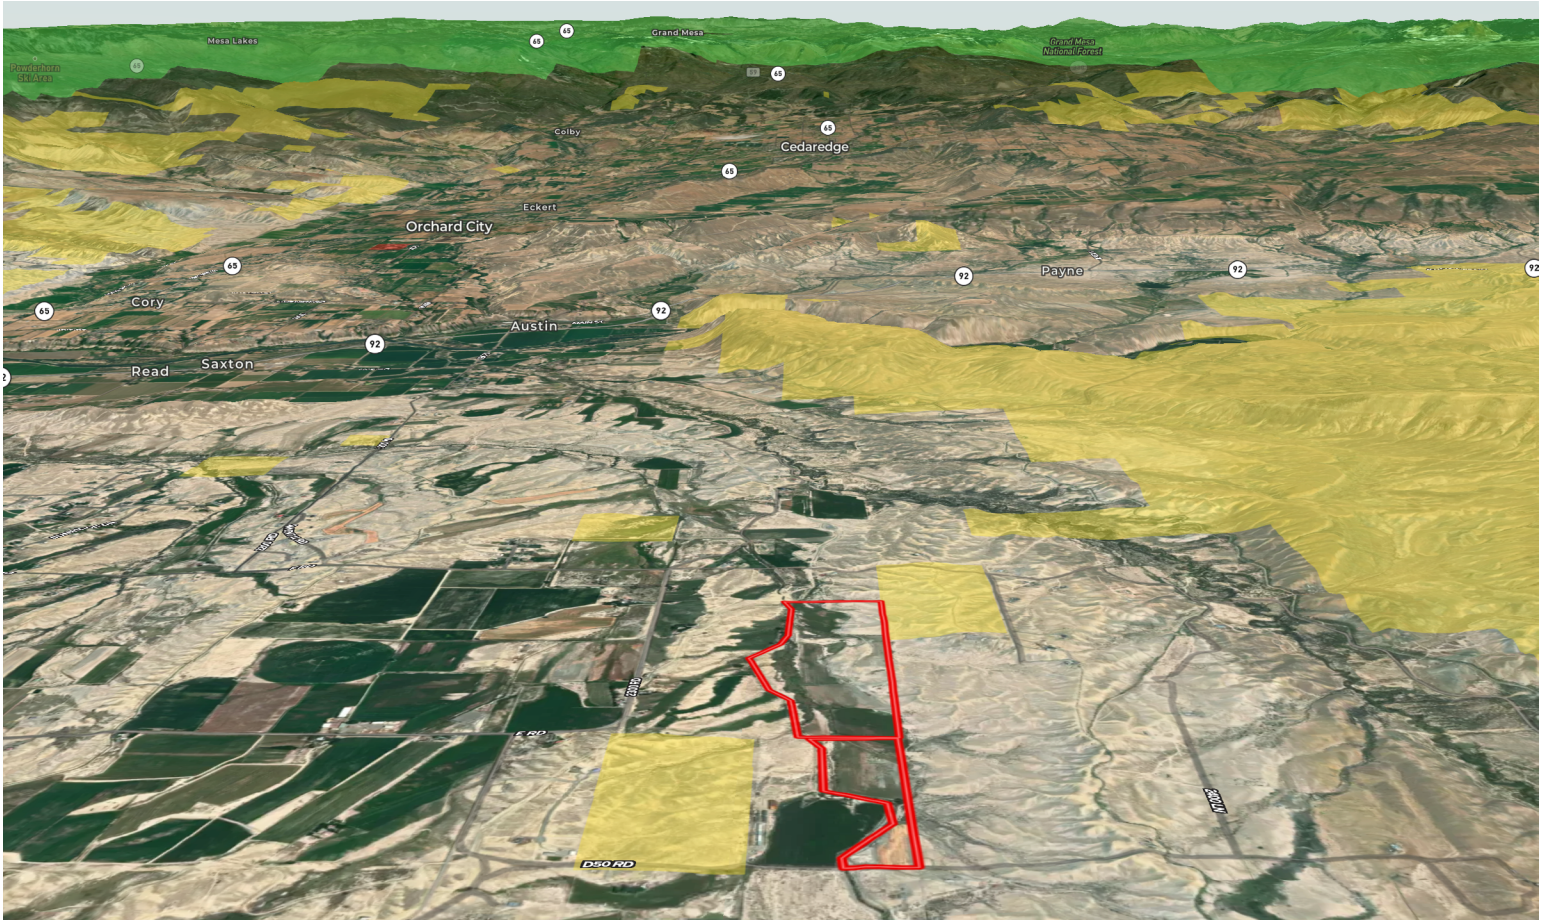

145 Acre Farm North of Delta

Call Burton: 970-596-4744 | www.shaffer.land | $720,000 | MLS # 811690